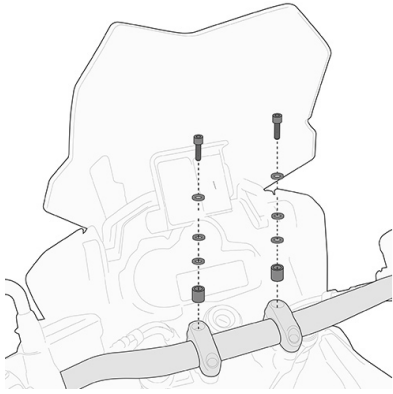

TR6709K

Specific rapid release holder REMOVE-X for soft side bags

BF02K

Specific flange for fitting the tank bags with TANKLOCK system

01SKITK

Specific kit to mounting the KS900A Smart Bar