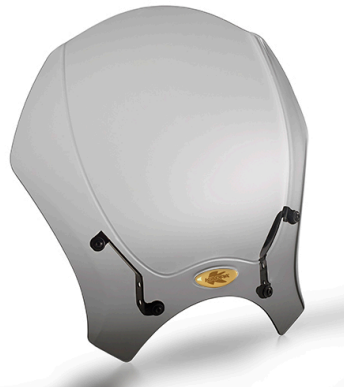

KR6419

Specific rear rack for MONOLOCK® or MONOKEY® top-case

to be combined with the KM5 MONOKEY® plate, or with the KM5M or KM6M MONOLOCK® plate, or with the plate already included in the MONOLOCK® top-case / maximum load allowed 6 kg

TE6419K

Specific holder for soft side bags or for semi-rigid side bags (RA314)

it can be mounted without the specific rear rack KR6419 using the 6419KITK

6419KITK

Specific kit to install the TE6419K without the specific rear rack KR6419

TR6419K

Specific rapid release holder REMOVE-X for soft side bags

BF02K

Specific flange for fitting the tank bags with TANKLOCK system

100ALBK

Black anodised aluminium universal screen Race Cafe, for naked motorcycles 20,5 x 26,5 cm (H x W)

to be combined with the specific AL6419AK fitting kit

140AK

Universal transparent screen 35 x 41cm (H x W)

to be combined with the specific AL6419AK fitting kit

140SK

Universal smoked screen 35 x 41 cm (H x W)