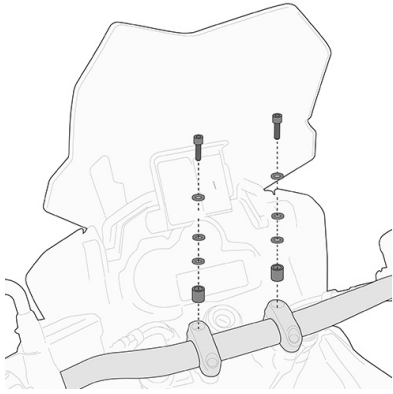

BF22K

Specific flange for fitting the tank bags with TANKLOCK system

TMT5115K

Specific holder for one RB105 side bag

you must move the indicators from their original position

01SKITK

Specific kit to mounting the KS900A Smart Bar