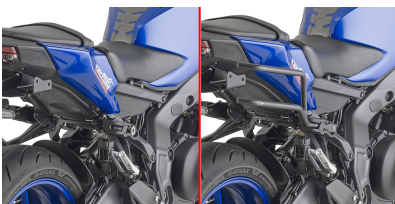

KR2169

Specific rear rack for MONOLOCK® or MONOKEY® top-case

to be combined with the KM5, KM7, KM8A, KM8B, KM9A, KM9B MONOKEY® plate, or with the KM5M or KM6M MONOLOCK® plate, or with the plate already included in the MONOLOCK® top-case / if combined with KM8A, KM8B, KM9A, KM9B it does not allow the assembly of the stop light kit or the remote control device on the top-case

TR2169K

Specific rapid release holder REMOVE-X for soft side bags

BF90K

Specific flange for fitting the tank bags with TANKLOCK system

1173SK

Specific screen, smoked 22 x 31 cm (H x W)

to be combined with the specific A2169AK fitting kit