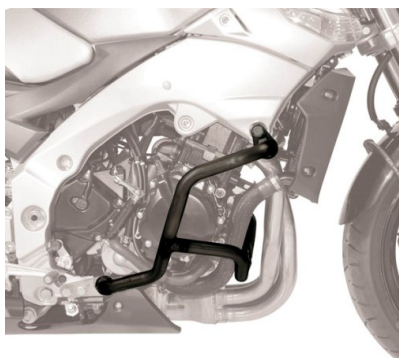

TK255

Specific holder for soft side bags

to be mounted only with KR116 / KR116M

BF01K

Specific flange for fitting the tank bags with TANKLOCK system

245AK

Universal screen, smoked 33,5 x 29 cm (W x H)

compatible with '06 and '07 / to be combined with the specific A167AK fitting kit

KN535

Specific engine guard

25 mm diameter steel tube / we recommend fitting by a qualified mechanic