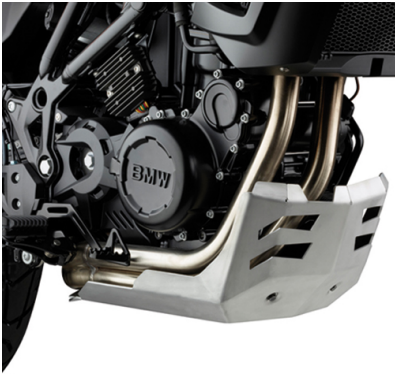

KRA5103

Specific rear rack in anodised aluminium for MONOKEY® top-case

maximum load allowed 6kg / it does not allow the assembly of the stop light kit or the remote control device on the case

KR5107

Specific rear rack for MONOKEY® top-case

MONOKEY® plate included

BF15K

Specific flange for fitting the tank bags with TANKLOCK system

RP5103K

Oil carter protector in brushed and anodised aluminium

EH5108K

Plexiglass extension for original hands protector, smoked

ES5103K

Specific support in aluminium and stainless steel to widen the surface support area of the original side stand

01SKITK

Specific kit to mounting the KS900A Smart Bar