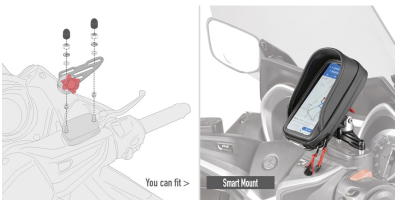

KR2161

Specific rear rack for MONOLOCK® or MONOKEY® top-case

to be combined with the MONOKEY® KM5, KM8A, KM8B, KM9A or KM9B plate, or with the MONOLOCK® KM5M or KM6M plate / if combined with KM8A, KM8B, KM9A, KM9B it does not allow the assembly of the stop light kit or the remote control device on the case

02VKITK

Specific kit to mount the Smart Mount RC KS904B

KD2161ST **Specific screen, transparent 62,5 x 59,5 cm (H x W)**

to be mounted instead of the original screen