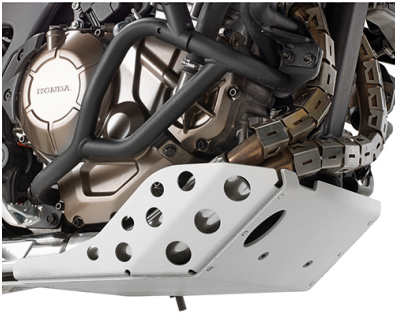

KLR1161

Specific rapid release side-case holder for MONOKEY® or RETRO FIT cases

it can be mounted without the specific rear rack KR1162 using the 1161KITK

1161KITK

Specific kit to install the KLR1161 without the specific rear rack KR1161

KN1144

Specific engine guard, black

25 mm diameter steel tube / we recommend fitting by a qualified mechanic

KNH1144

Specific engine guard, black

it must be mounted with KN1144, KN1144OX, KN1162, KN1162OX / 25 mm diameter steel tube / we recommend fitting by a qualified mechanic / it protects the upper part of the radiators

KN1162

Specific engine guard, black

only for CRF1000L Africa Twin DCT / 25 mm diameter steel tube / we recommend fitting by a qualified mechanic

RP1162K

Oil carter protector in brushed and anodised aluminium