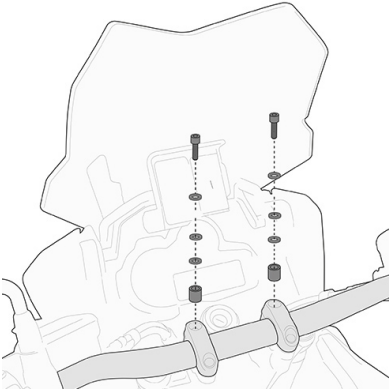

thickness of 5 mm

ES1161K

Specific support in aluminium and stainless steel to widen the surface support area of the original side stand

03SKITK

Specific kit to mounting the KS900A Smart Bar

01VKITK

Specific kit to mount the Smart Mount RC KS904B

needs to be mounted on the brake fluid reservoir cover right-hand side / also compatible with versions Africa Twin DCT (18 > 19), Africa Twin Travel Edition (17 > 18)