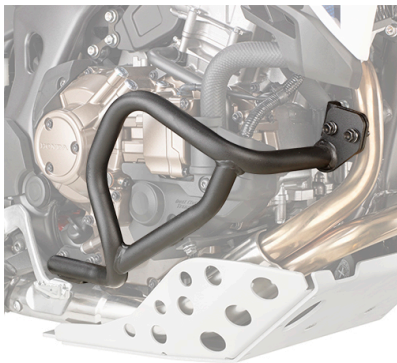

KN1144

Specific engine guard, black

25 mm diameter steel tube / we recommend fitting by a qualified mechanic

KNH1144

Specific engine guard, black

it must be mounted with KN1144, KN1144OX, KN1162, KN1162OX / 25 mm diameter steel tube / we recommend fitting by a qualified mechanic / it protects the upper part of the radiators

KN1162

Specific engine guard, black

only for CRF1000L Africa Twin DCT / 25 mm diameter steel tube / we recommend fitting by a qualified mechanic

RP1162K

Oil carter protector in brushed and anodised aluminium