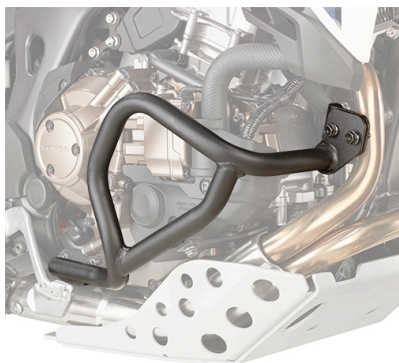

KN1144

Specific engine guard, black

Not compatible with CRF1000L Africa Twin DCT / 25 mm diameter steel tube / we recommend fitting by a qualified mechanic

KNH1144

Specific engine guard, black

it must be mounted with KN1144, KN1144OX, KN1162, KN1162OX, KN1151 or KN1151OX / 25 mm diameter steel tube / we recommend fitting by a qualified mechanic / it protects the upper part of the radiators

KN1162

Specific engine guard, black

Only for CRF1000L Africa Twin DCT / 25 mm diameter steel tube / we recommend fitting by a qualified mechanic

RP1144K

Oil carter protector in brushed and anodised aluminium