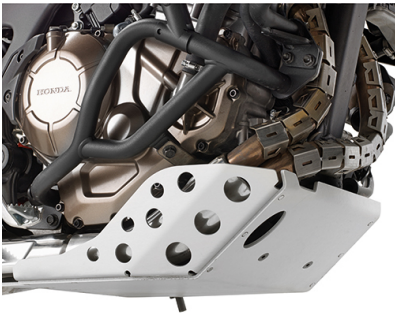

RP1162K

Oil carter protector in brushed and anodised aluminium

thickness of 5 mm

ES1144K

Specific support in aluminium and stainless steel to widen the surface support area of the original side stand

03SKITK

Specific kit to mounting the KS900A Smart Bar