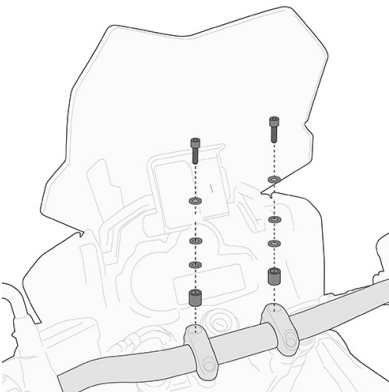

KN1162

Specific engine guard, black

Only for CRF1000L Africa Twin DCT / 25 mm diameter steel tube / we recommend fitting by a qualified mechanic

RP1144K

Oil carter protector in brushed and anodised aluminium

thickness of 5 mm

RP1162K

Oil carter protector in brushed and anodised aluminium

thickness of 5 mm

ES1144K

Specific support in aluminium and stainless steel to widen the surface support area of the original side stand

03SKITK

Specific kit to mounting the KS900A Smart Bar

01VKITK

Specific kit to mount the Smart Mount RC KS904B

needs to be mounted on the brake fluid reservoir cover right-hand side / also compatible with versions Africa Twin ABS (16 > 17), Africa Twin ABS Travel Edition (16 > 17), Africa Twin DCT ABS (16 > 17), Africa Twin DCT ABS Travel Edition (16 > 17)