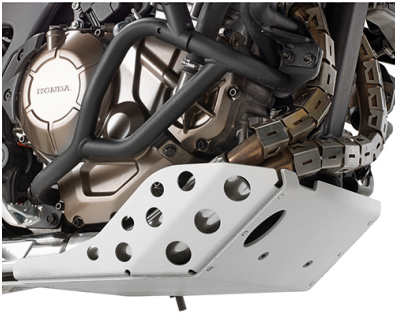

KLR1144

Specific rapid release side-case holder for MONOKEY® or RETRO FIT cases

you must move the indicators from their original position

KL1144CAM Specific pannier holder for MONOKEY® CAM-SIDE

18 mm diameter

KN1144

Specific engine guard, black

Not compatible with CRF1000L Africa Twin DCT / 25 mm diameter steel tube / we recommend fitting by a qualified mechanic

KNH1144

Specific engine guard, black

it must be mounted with KN1144, KN1144OX, KN1162, KN1162OX, KN1151 or KN1151OX / 25 mm diameter steel tube / we recommend fitting by a qualified mechanic / it protects the upper part of the radiators

KN1162

Specific engine guard, black

Only for CRF1000L Africa Twin DCT / 25 mm diameter steel tube / we recommend fitting by a qualified mechanic

RP1144K

Oil carter protector in brushed and anodised aluminium

03SKITK

Specific kit to mounting the KS900A Smart Bar

01VKITK

Specific kit to mount the Smart Mount RC KS904B

needs to be mounted on the brake fluid reservoir cover right-hand side / also compatible with versions Africa Twin ABS (16 > 17), Africa Twin ABS Travel Edition (16 > 17), Africa Twin DCT ABS (16 > 17), Africa Twin DCT ABS Travel Edition (16 > 17)