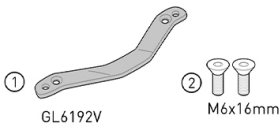

KRA5143

Specific rear rack in anodised aluminium for MONOKEY® top-case, black

to be combined with 5148KITK / it can only be mounted on the aluminium rack with electromagnetic joint and floating plate for original top case / it does not allow the assembly of the stop light kit or the remote control device on the top-case

5148KITK

Specific kit to install the specific rear rack KRA5143 on the original rack, offered as an option by the manufacturer

to be combined with KRA5143 / it can only be mounted on the aluminium rack with electromagnetic joint and floating plate for original top case

5130DTK

Specific screen, transparent 68 x 64,5 cm (H x W)

to be combined with the specific D5130KITK fitting kit

D5130KITK

Specific fitting kit for 5130DTK

03VKITK

Specific kit to mount the Smart Mount RC KS904B