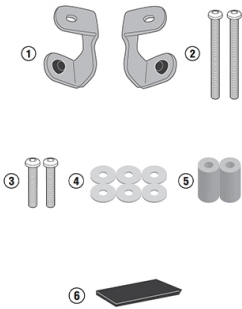

KRA5143

Specific rear rack in anodised aluminium for MONOKEY® top-case, black

to be combined with 5148KITK / it can only be mounted on the aluminium rack with electromagnetic joint and floating plate for original top case / it does not allow the assembly of the stop light kit or the remote control device on the top-case

5148KITK

Specific kit to install the specific rear rack KRA5143 on the original rack, offered as an option by the manufacturer

to be combined with KRA5143 / it can only be mounted on the aluminium rack with electromagnetic joint and floating plate for original top case

5130DTK

Specific screen, transparent 68 x 64,5 cm (H x W)

to be combined with the specific D5130KITK fitting kit

D5130KITK

Specific fitting kit for 5130DTK

03VKITK

Specific kit to mount the Smart Mount RC KS904B