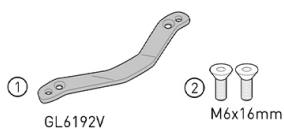

### **KRA5143**

**Specific rear rack in anodised aluminium for MONOKEY® top-case, black**

to be combined with 5148KITK / it can only be mounted on the aluminium rack with electromagnetic joint and floating plate for original top case / it does not allow the assembly of the stop light kit or the remote control device on the top-case

### **5148KITK**

**Specific kit to install the specific rear rack KRA5143 on the original rack, offered as an option by the manufacturer**

to be combined with KRA5143 / it can only be mounted on the aluminium rack with electromagnetic joint and floating plate for original top case

**KD5148ST**

**Specific screen, transparent, 66,5 x 63 cm (H x W)**

8 cm higher than the original / to be mounted instead of the original screen

**03VKITK**

**Specific kit to mount the Smart Mount RC KS904B**