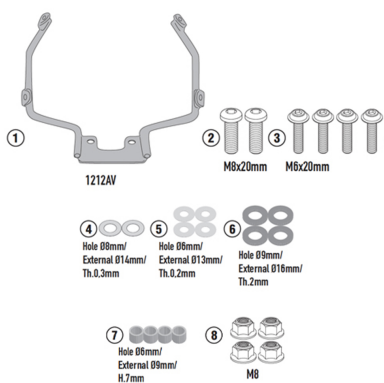

KR1212

Specific rear rack for MONOLOCK® or MONOKEY® top-case

to be combined with the K636 MONOKEY® plate (sold separately), or with the plate already included in the MONOLOCK® top-case

1212AK

Universal transparent screen 27 x 37 cm (H x W)

to be combined with the specific A1212AK fitting kit

A1212AK

Specific fitting kit for 1212AK

KN1212

Specific engine guard, black

25 mm diameter steel tube / we recommend fitting by a qualified mechanic