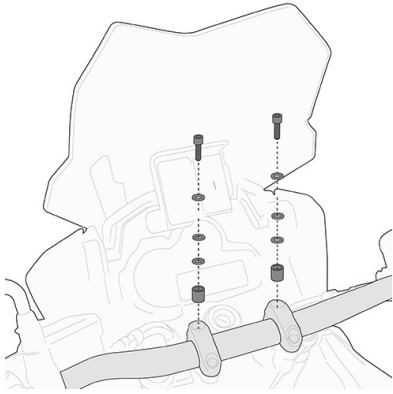

**TR6709K**

Specific rapid release holder REMOVE-X for soft side bags

**BF02K**

Specific flange for fitting the tank bags with TANKLOCK system

**01SKITK**

Specific kit to mounting the KS900A Smart Bar